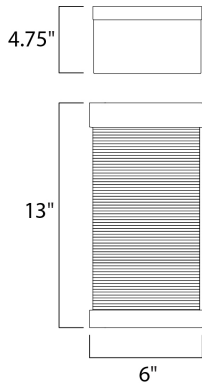

MEASUREMENTS

DIMENSION : 6" W x 13" H x 4.75" Ext
 BACK PLATE : 6" W x 13" H x 6.5" HCO
 HANGING WEIGHT : 6.82 lb

LAMPING

INPUT VOLTAGE : 120V
 LUMENS : 640 Rated
 BULB : 1 x 8W LED AC Integrated , 8W Total
 BULB INCLUDED : (Integrated)
 DIMMABLE : Triac CL
 CRI : 90+ CRI
 COLOR_TEMP : 3000K
 LIGHTING_DIRECTION : Down