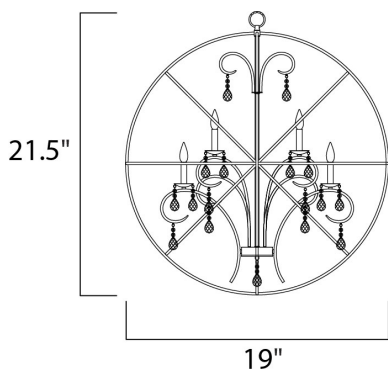

PRODUCT DESCRIPTION

A spherical frame of metal surround a simple line chandelier draped in crystal for a transitional style that fits any interior design. Orbit is available in 2 sizes and 2 finishes, Oil Rubbed Bronze with Cognac crystal and a combo finish of Anthracite and Polished Nickel with Clear crystal.

FINISHES OPTION

-  Anthracite / Polished Nickel
-  Oil Rubbed Bronze

MATERIAL

Steel, Crystal

RATINGS

cULus
Dry Location

ADDITIONAL

ADJUSTABLE
OPERATING TEMPERATURE:
-20°C (-4°F), 40°C (104°F)

MEASUREMENTS

DIMENSION : 19" L x 19" W x 21.5" H
 MAX OAH : 57.5" OAH
 HANGING WEIGHT : 8.11 lb

LAMPING

INPUT VOLTAGE : 120V
 LUMENS : 0 Rated
 BULB : 4 x 60W Incandescent E12 Candelabra , 240W Total
 BULB INCLUDED : (Not Included)
 DIMMABLE : Yes