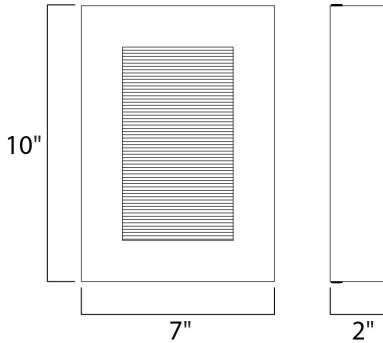

PRODUCT DESCRIPTION

This great architectural outdoor design provides illumination from two places. A slash of light washes down the grated diffuser and out away from the wall while additional light is directed out the bottom straight down that washes the wall and illuminates the walkway below. Available In three sizes and finished in Architectural Bronze.

MEASUREMENTS

DIMENSION : 7" W x 10" H x 2" Ext
 BACK PLATE : 7" W x 10" H x 5" HCO
 HANGING WEIGHT : 1.97 lb

LAMPING

INPUT VOLTAGE : 120V
 LUMENS : 960 Rated (390 Del.)
 BULB : 2 x 8W LED PCB Integrated , 16W Total
 BULB INCLUDED : (Integrated)
 DIMMABLE : Triac CL
 CRI : 80+ CRI
 COLOR_TEMP : 3000K
 LIGHTING_DIRECTION : Down