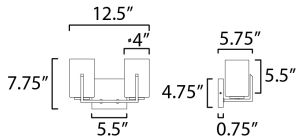

MEASUREMENTS

DIMENSION : 12.5" W x 7.75" H x 5.75" Ext
 BACK PLATE : 5.5" W x 4.75" H x 5.5" HCO
 HANGING WEIGHT : 3.15 lb

LAMPING

INPUT VOLTAGE : 120V
 BULB : 2 x 60W Incandescent E26 Medium , 120W Total
 BULB INCLUDED : (Not Included)
 LIGHTING_DIRECTION : Up/Down