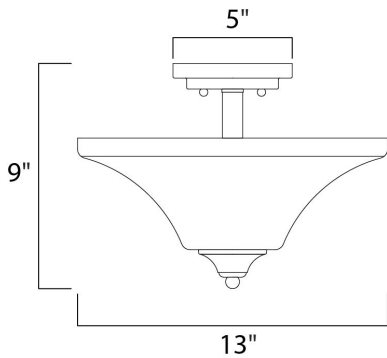

MEASUREMENTS

DIMENSION : 13" L x 13" W x 9" H
 CANOPY : 5" W x 1" H
 HANGING WEIGHT : 5.84 lb

LAMPING

INPUT VOLTAGE : 120V
 LUMENS : 0 Rated
 BULB : 2 x 60W Incandescent E26 Medium , 120W Total
 BULB INCLUDED : (Not Included)
 DIMMABLE : Yes