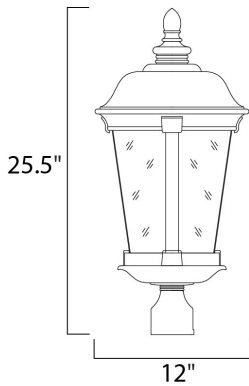

**ADDITIONAL**

RATED LIFE 1500 Hours  
OPERATING TEMPERATURE:  
-20°C (-4°F), 40°C (104°F)

**MEASUREMENTS**

DIMENSION : 12" L x 12" W x 25.5" H  
HANGING WEIGHT : 15.87 lb

**LAMPING**

INPUT VOLTAGE : 120V  
LUMENS : 0 Rated  
BULB : 3 x 40W Incandescent E12 Candelabra , 120W Total  
BULB INCLUDED : (Not Included)  
DIMMABLE : Yes