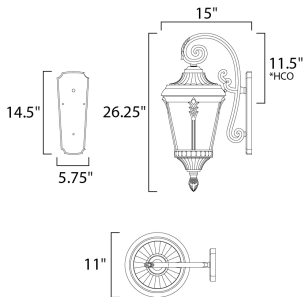

PRODUCT DESCRIPTION

Featuring a Die Cast frame of Black with clear Water Glass and added detail to the support rails, the Sentry collection represents a timeless classic reborn.

MEASUREMENTS

- DIMENSION : 11" W x 26.25" H x 15" Ext
- BACK PLATE : 5.75" W x 14.5" H x 11.5" HCO
- HANGING WEIGHT : 9.28 lb

LAMPING

- INPUT VOLTAGE : 120V
- BULB : 3 x 40W Incandescent E12 Candelabra , 120W Total
- BULB INCLUDED : (Not Included)
- LIGHTING_DIRECTION : Down

FINISHES OPTION

- Black

GLASS

Water Glass WG

MATERIAL

Die Cast Aluminum, Glass

RATINGS

cETLus
Wet Location

ADDITIONAL

INSTALL UP/DOWN: Up
OPERATING TEMPERATURE:
-20°C (-4°F), 40°C (104°F)

Always consult a qualified electrician before installing any lighting product.