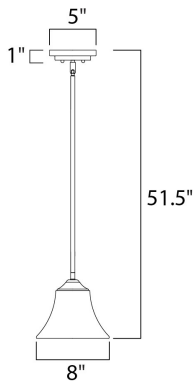

MEASUREMENTS

DIMENSION : 8" L x 8" W x 10.25" H
 MAX OAH : 51.5" OAH
 HANGING WEIGHT : 4.3 lb

LAMPING

INPUT VOLTAGE : 120V
 LUMENS : 0 Rated
 BULB : 1 x 60W Incandescent E26 Medium , 60W Total
 BULB INCLUDED : (Not Included)
 DIMMABLE : Yes