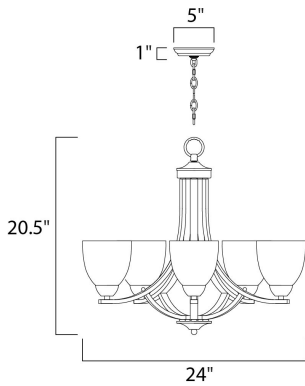

PRODUCT DESCRIPTION

This transitional design works in any style home. Intersecting, rectangular tubing finished in your choice of Satin Nickel or Oil Rubbed Bronze gently curves to support simple line Frost glass shades.

MEASUREMENTS

DIMENSION : 24" L x 24" W x 20.5" H
 CANOPY : 5" W x 1" H x 5" L
 HANGING WEIGHT : 4.5 lb

LAMPING

INPUT VOLTAGE : 120V
 LUMENS : 0 Rated
 BULB : 5 x 60W Incandescent E26 Medium , 300W Total
 BULB INCLUDED : (Not Included)
 DIMMABLE : Yes