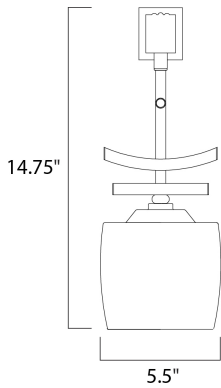

MEASUREMENTS

DIMENSION : 5.5" L x 5.5" W x 14.75" H
 MAX OAH : 55" OAH
 HANGING WEIGHT : 3.75 lb

LAMPING

INPUT VOLTAGE : 120V
 LUMENS : 0 Rated
 BULB : 1 x 60W Incandescent E26 Medium , 60W Total
 BULB INCLUDED : (Not Included)
 DIMMABLE : Yes