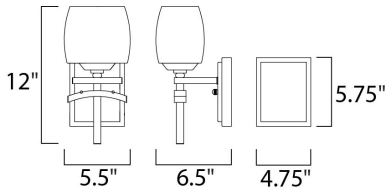

MEASUREMENTS

DIMENSION : 5.5" W x 12" H x 6.5" Ext
 MAX OAH : 4.75" W x 5.75" H
 HANGING WEIGHT : 3.15 lb

LAMPING

INPUT VOLTAGE : 120V
 LUMENS : 0 Rated
 BULB : 1 x 60W Incandescent E26 Medium , 60W Total
 BULB INCLUDED : (Not Included)
 DIMMABLE : Yes