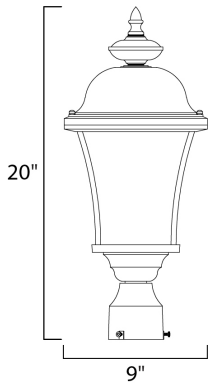

PRODUCT DESCRIPTION

Senator is a mediterranean style from Maxim Lighting International in Black, or Rust Patina finish.

MEASUREMENTS

DIMENSION : 9" L x 9" W x 20" H
 HANGING WEIGHT : 5.79 lb

LAMPING

INPUT VOLTAGE : 120V
 LUMENS : 0 Rated
 BULB : 1 x 60W Incandescent E26 Medium , 60W Total
 BULB INCLUDED : (Not Included)
 DIMMABLE : Yes

FINISHES OPTION

- Black
- Rust Patina

GLASS

Seedy CD

MATERIAL

Die Cast Aluminum

RATINGS

cETLus
 Wet Location