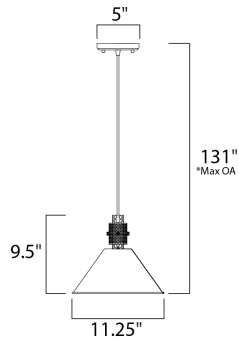

**PRODUCT DESCRIPTION**

\*max overall height

**MEASUREMENTS**

DIMENSION : 11.25" L x 11.25" W x 9.5" H  
 MAX OAH : 131" OAH  
 CANOPY : 5" W x 0.75" H x 5" L  
 HANGING WEIGHT : 2.42 lb

**LAMPING**

INPUT VOLTAGE : 120V  
 LUMENS : 0 Rated  
 BULB : 1 x 60W Incandescent E26 Medium , 60W Total  
 BULB INCLUDED : (Not Included)  
 DIMMABLE : Yes

**FINISHES OPTION**

 Oil Rubbed Bronze / Weathered Wood

**MATERIAL**

Steel, Wood

**RATINGS**

cULus  
 Dry Location

**ADDITIONAL**

ADJUSTABLE  
 SLOPE: 120  
 OPERATING TEMPERATURE:  
 -20°C (-4°F), 40°C (104°F)