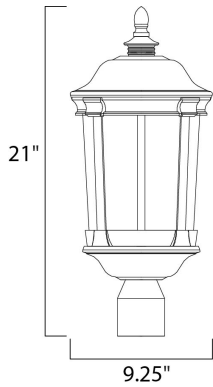

PRODUCT DESCRIPTION

MEASUREMENTS

DIMENSION : 9.25" L x 9.25" W x 21" H
HANGING WEIGHT : 4.47 lb

LAMPING

INPUT VOLTAGE : 120V
LUMENS : 840 Rated
BULB : 1 x 12W LED PCB Integrated , 12W Total
BULB INCLUDED : (Integrated)
DIMMABLE : Triac CL
CRI : 80+ CRI
COLOR_TEMP : 3000K